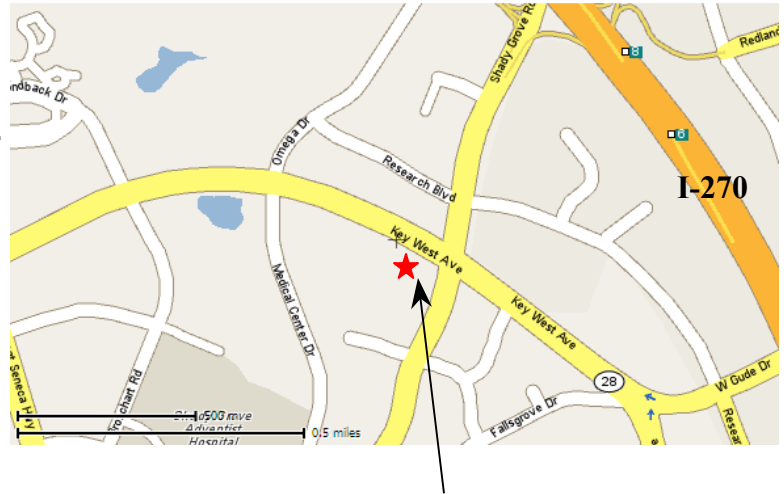

DIRECTIONS TO 20/20 GENESYSTEMS, INC.
9430 Key West Ave.
Rockville, MD 20852
240 453-6339

Directions from Dulles to 20/20:

Take the Dulles Access Road to I-495, follow exit to I-495 north towards Rockville, Maryland. Continue on I-495 to I-270 north. From I-270 north, take exit 8 (Shady Grove Road) and head West (Left.) Continue on Shady Grove Road to the intersection of Key West Ave. Turn right onto Key West Avenue (Route 28) and immediately get into the left lane. Take the first left into the Key West Corporate Center. 9430 is the first brick building on the right.

20/20

The map was taken from YAHOO maps. Copyright 2006 Yahoo Inc.

Directions from BWI airport to 20/20:

Take 195 to I-95. Take I-95 south to I-495 west (Silver Spring). Follow I-495 west nine miles to I-270. Follow I-270 to exit 8 (Shady Grove Road) and head West (Left.)

Directions from National airport to 20/20:

Take the GW Parkway to I-495. Take I-495 towards Baltimore. Travel North 8 miles to Exit 38 (I-270 North to Frederick). Follow I-270 to exit 8 (Shady Grove Road) and head West (Left.) Continue on Shady Grove Road to the intersection of Key West Ave. Turn right onto Key West Avenue (Route 28) and immediately get into the left lane. Take the first left into the Key West Corporate Center. 9430 is the first brick building on the right.

Directions from Frederick to 20/20:

Take I-270 south to exit 8 (Shady Grove Road) and head west. Continue on Shady Grove Road to the intersection of Key West Ave. Turn right onto Key West Avenue (Route 28) and immediately get into the left lane. Take the first left into the Key West Corporate Center. 9430 is the first brick building on the right.